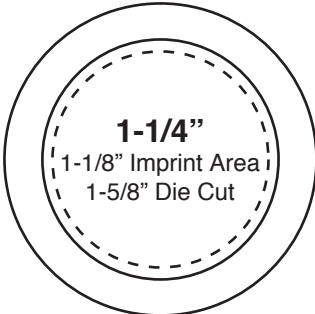

Button Layout Guides

To assist you in preparing your layout for artwork, please refer to these size specifications.

Imprint Area
Finished Button Edge
Die Cutting Line