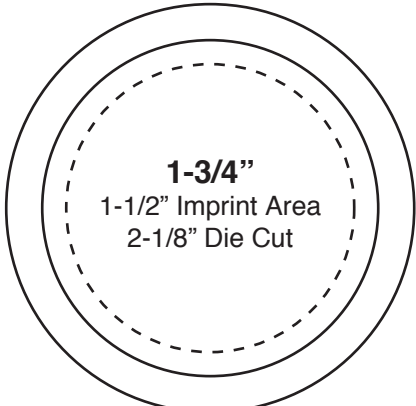

Button Layout Guides

To assist you in preparing your layout for artwork, please refer to these size specifications.

Imprint Area
Finished Button Edge
Die Cutting Line