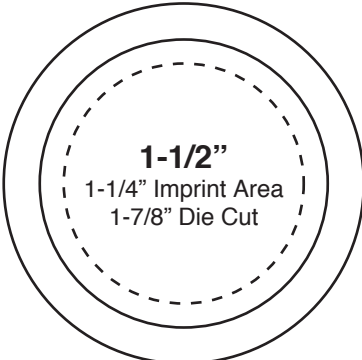

Button Layout Guides

To assist you in preparing your layout for artwork, please refer to these size specifications.

Imprint Area
Finished Button Edge
Die Cutting Line